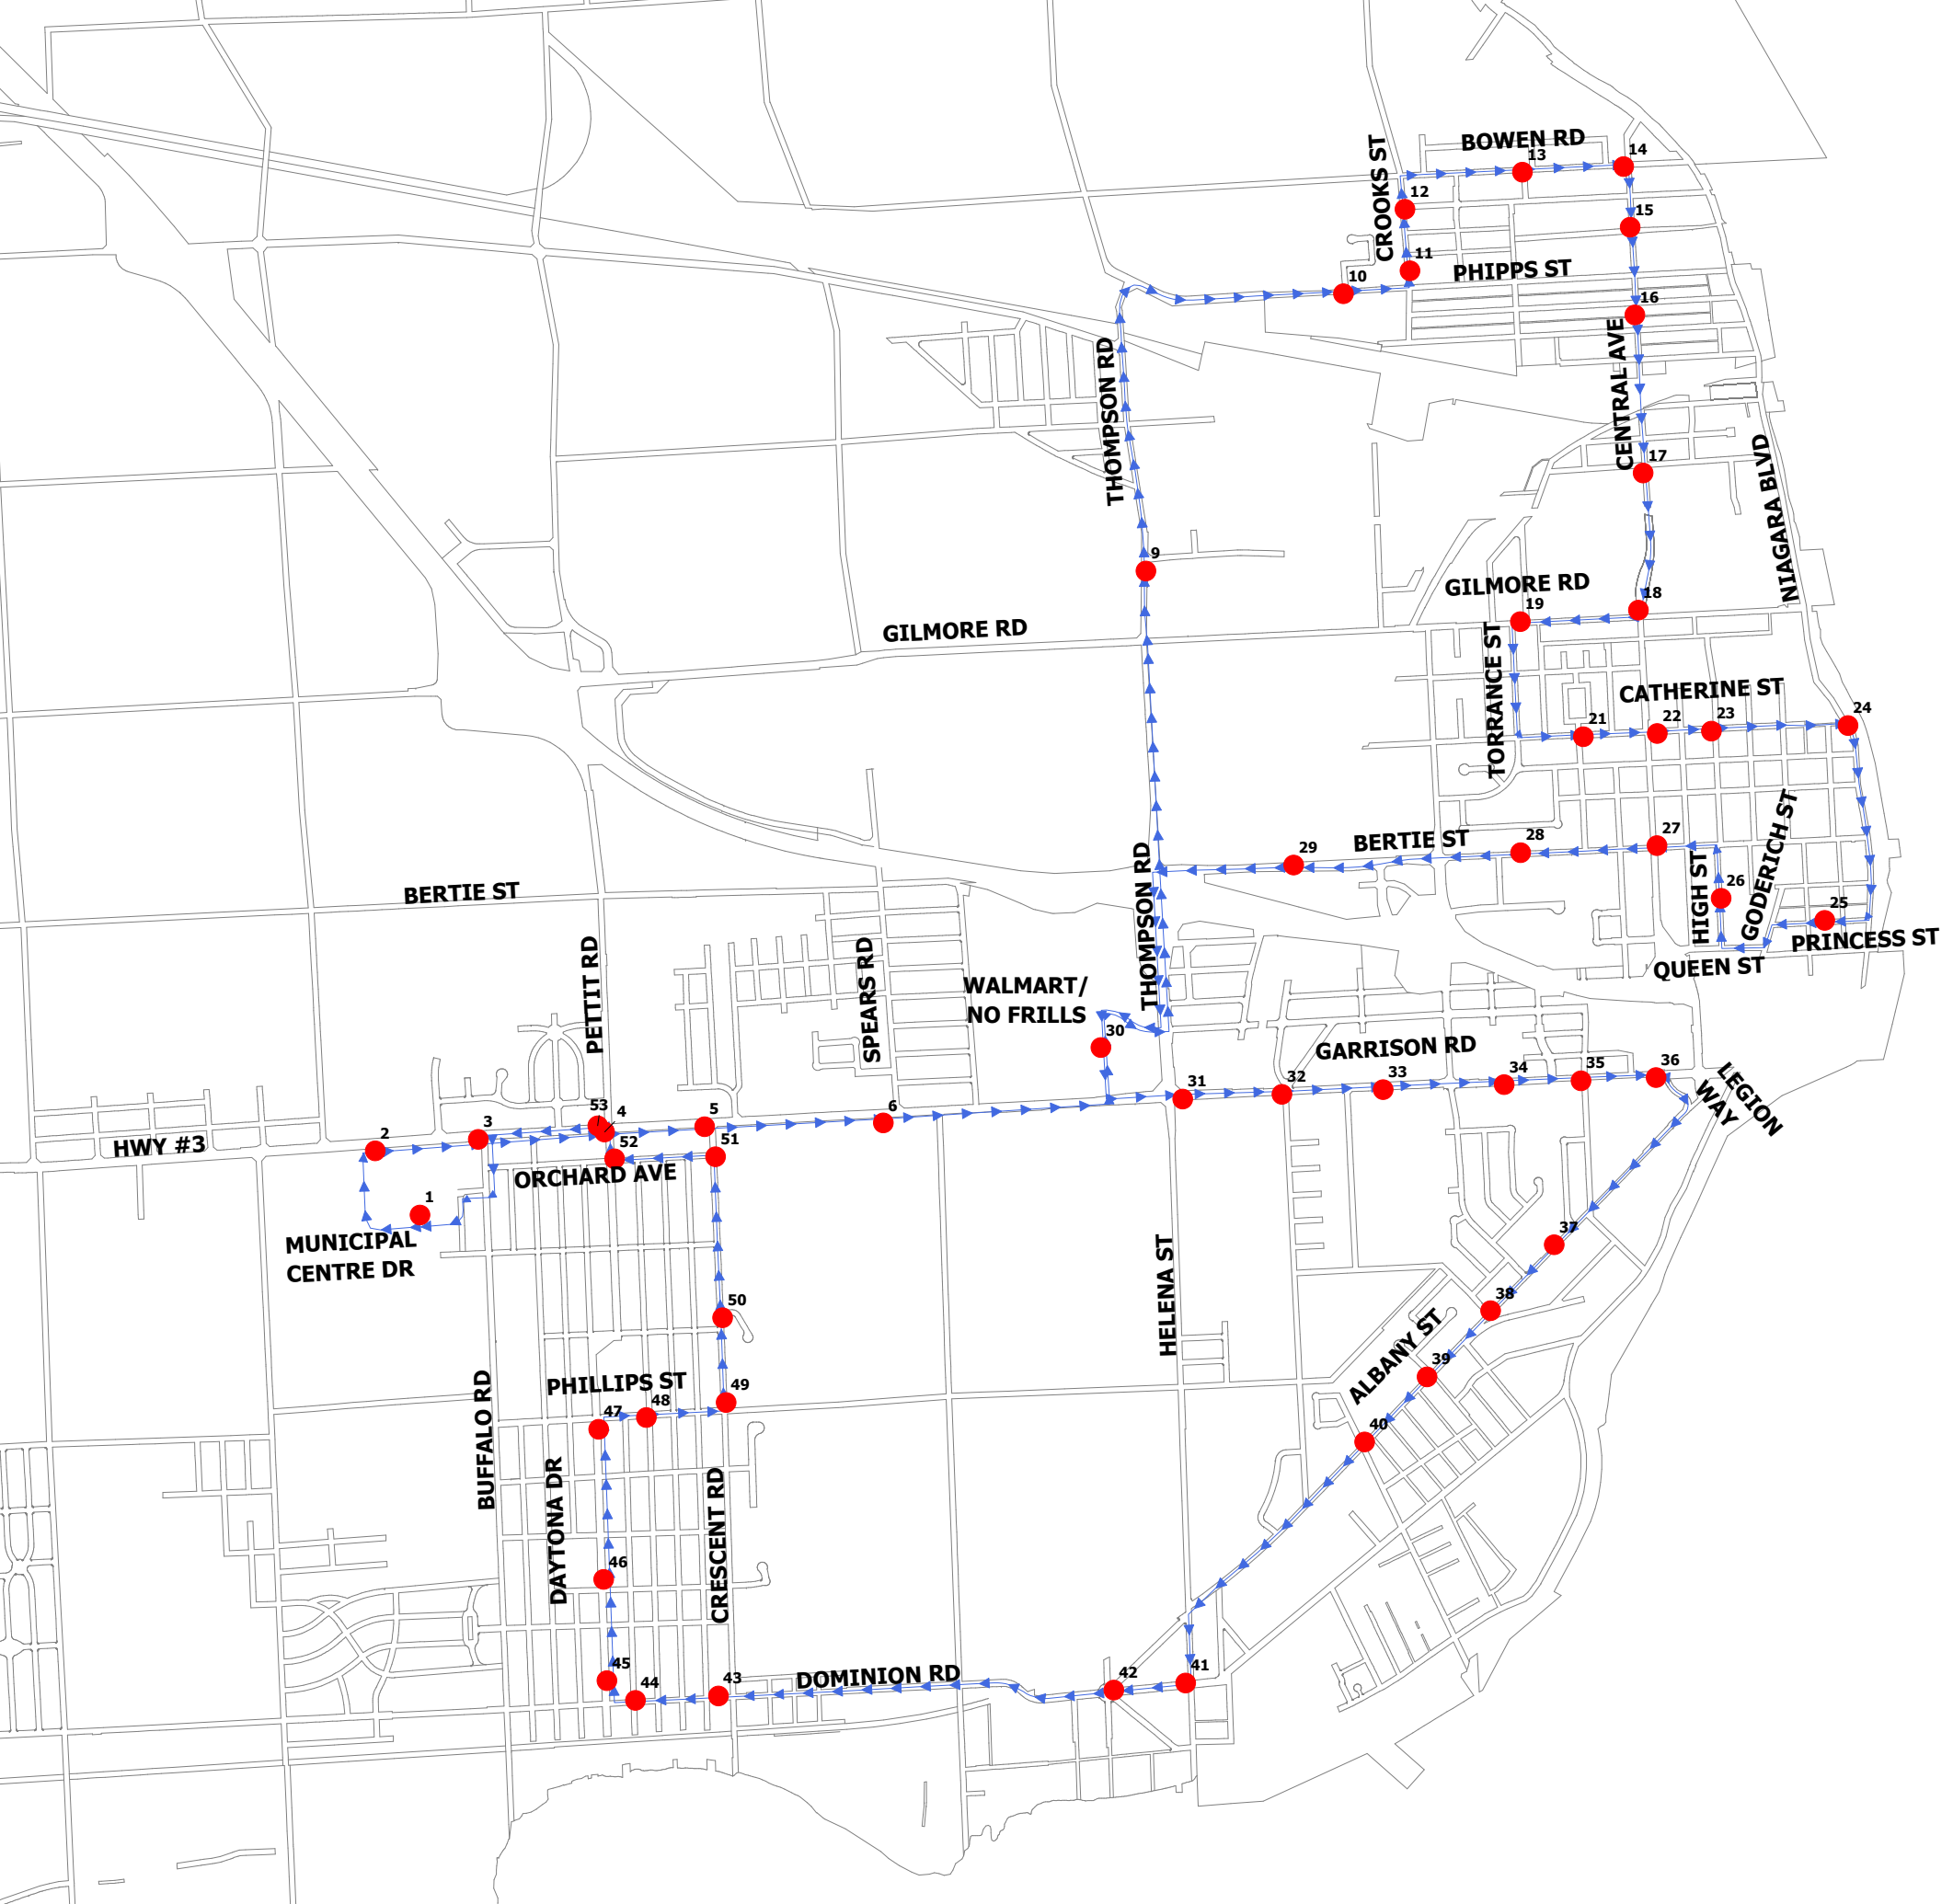

V:\GIS\PubWorks\mainfield\projects\2018\Bus Routes Revised July 4\750 east route\750_bus route east with stops.map

EAST ROUTE #750

-  East Route #750
-  Bus Stop
-  Stop Id Number